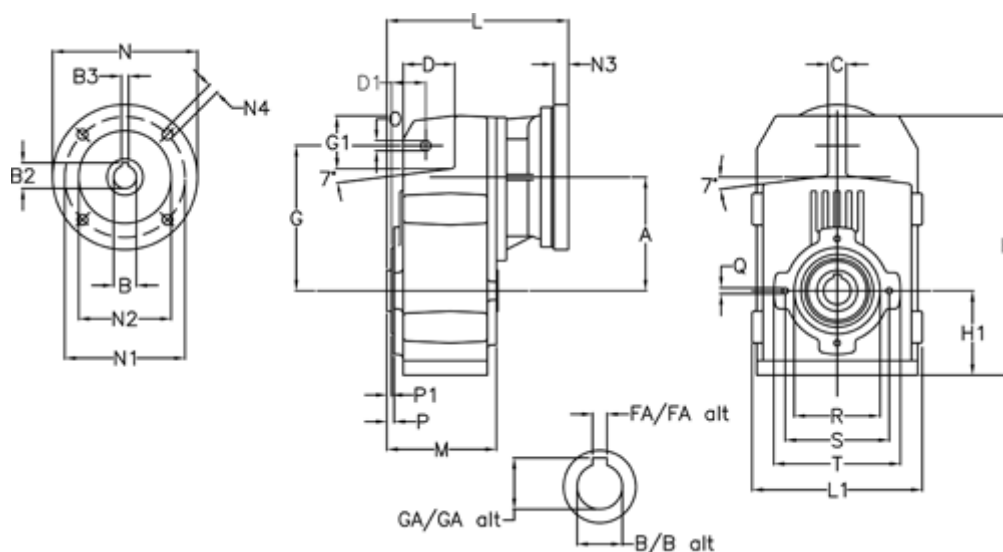

Article number: 29560207663235  
 Description: Shaft mounted gear  
 A253H35-76,6-P90B5

## Measures

A = 128.75	FA = 10	M = 135.5	Q = M10x14
B = 35	G = 162	N = 200	R = 110
B1 = 24	G1 = 58.0	N1 = 165	S = 130
B2 = 27.3	GA = 38.3	N2 = 130	T = 150
B3 = 8	H = 290.5	N4 = M10x20	
C = 20	H1 = 93.5	O = 13	
D = 57.0	L = 232.5	P = 6.0	
D1 = 43.5	L1 = 188	P1 = 3.5	